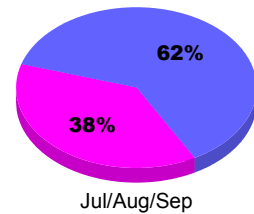

Membership Results
2010-2011

Membership
2009-2010

Month	Net Memb Goal	Actual New Memb	Actual Dropped Memb	Gain/Loss of Memb	Gain/Loss of Memb
Jul/Aug/Sep	0	36	-57	-21	-42
Totals	0	36	-57	-21	-42

Membership Results 2010-2011

Goal, New, Dropped, Gain/Loss

Comparison of Membership Gain/Loss

Current Year Compared to the Previous Year

Gender Comparison 2010-2011

■ Male ■ Female